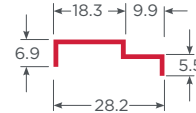

Ref. Hoja Andes 54 / 2mm - TC
PL-SLA-TC-H54-12

Apoyo cerradero 7x7 - M
HL-ACC-7X7-APOC-MA

COLORES DISPONIBLES

Rely on it.